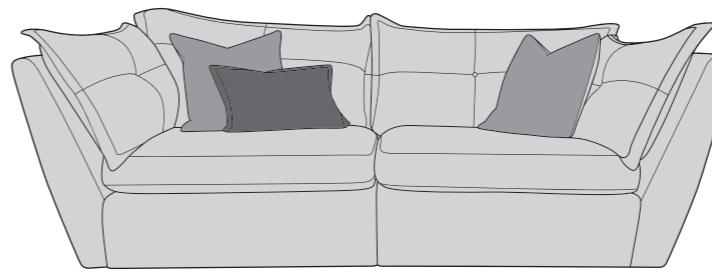

# SULLY COVER GUIDE: STANDARD BACK ONLY

Please use this guide when ordering the following pieces to clarify cover options.

Corner Group: 4ML, ALU, COR, ALU, 4MR

Corner Group: 4ML, COR, 4MR

Corner Group: 4ML, ALU, COR, 4MR

Corner Group: 4ML, COR, ALU, 4MR

4 Seater Modular (4ML + 4MR = 4MD)

3 Seater Modular (3ML + 3MR = 3MD)

2 Seater Modular (2ML + 2MR = 2MD)

Love Chair (LOV)

Armless Unit (ALU)

-  **COVER 1**  
(BODY)
-  **COVER 2**  
(SCATTER)
-  **COVER 3**  
(BOLSTER)

## Scatter Cushions

Front = Cover 2  
Back = Cover 1