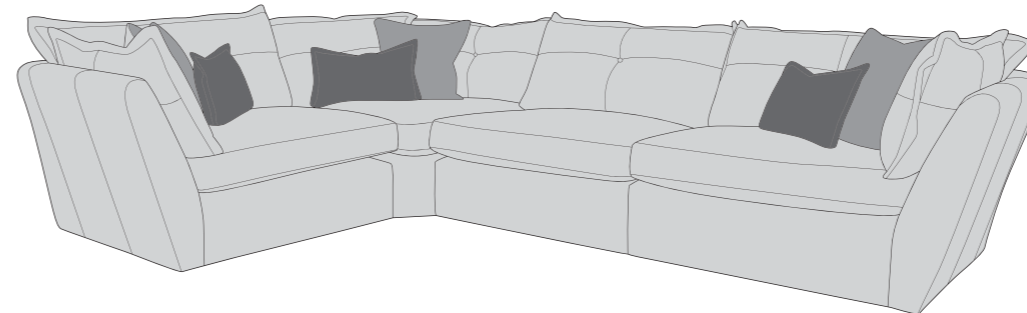

# SULLY COVER GUIDE: STANDARD BACK ONLY

Please use this guide when ordering the following pieces to clarify cover options.

Corner Group: 4ML, ALU, COR, ALU, 4MR

Corner Group: 4ML, COR, 4MR

Corner Group: 4ML, ALU, COR, 4MR

Corner Group: 4ML, COR, ALU, 4MR

4 Seater Modular (4ML + 4MR = 4MD)

3 Seater Modular (3ML + 3MR = 3MD)

2 Seater Modular (2ML + 2MR = 2MD)

Love Chair (LOV)

Armless Unit (ALU)

-  **COVER 1**  
(BODY)
-  **COVER 2**  
(SCATTER)
-  **COVER 3**  
(BOLSTER)

## Scatter Cushions

Front = Cover 2  
Back = Cover 1

Check the diagonal access dimension to ensure furniture will fit in your home.

A high density foam base seat interior with a duck feather filled, channelled topper which provides both luxurious softness and support.