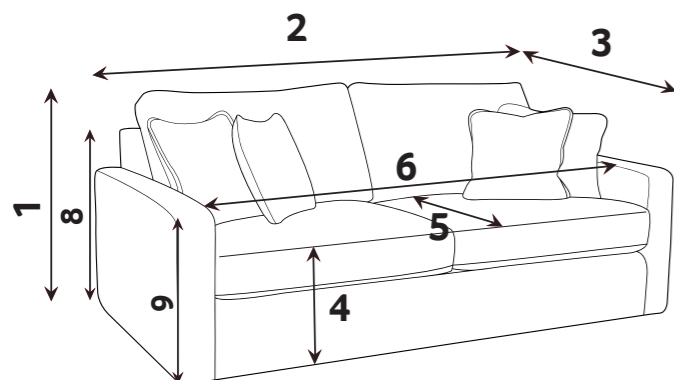

# SULLY DIMENSIONS (CM)

AVAILABLE PIECES	HEIGHT 1	WIDTH 2	DEPTH 3	SEAT HEIGHT 4	SEAT DEPTH 5	SEAT WIDTH 6	ACCESS DIAGONAL 7	OUTBACK HEIGHT 8	ARM HEIGHT 9	WEIGHT (KG)	SCATTER CUSHIONS
CORNER GROUP: 4ML, ALU, COR, ALU, 4MR	89	357	357	48	N/A	N/A	N/A	76	76	206	3 SCATTERS and 3 BOLSTERS
CORNER GROUP: 4ML, COR, 4MR	89	254	254	48	N/A	N/A	N/A	76	76	139	3 SCATTERS and 3 BOLSTERS
CORNER GROUP: 4ML, ALU, COR, 4MR or 4ML, COR, ALU, 4MR	89	357	254	48	N/A	N/A	N/A	76	76	172.5	3 SCATTERS and 3 BOLSTERS
4 SEATER MODULAR SOFA (4MD)	89	264	110	48	73	182	275	76	76	96	3 (2 SCATTERS, 1 BOLSTER)
3 SEATER MODULAR SOFA (3MD)	89	225	110	48	73	143	268	76	76	88	3 (2 SCATTERS, 1 BOLSTER)
2 SEATER MODULAR SOFA (2MD)	89	196	110	48	73	116	211	76	76	74	2 (1 SCATTER, 1 BOLSTER)
4ML/4MR UNIT	89	132	110	48	73	91	136	76	76	48	4ML: 1 SCATTER and 1 BOLSTER / 4MR: 1 SCATTER
3ML/3MR UNIT	89	112.5	110	48	73	81	164	76	76	44	3ML: 1 SCATTER and 1 BOLSTER / 3MR: 1 SCATTER
2ML/2MR UNIT	89	98	110	48	73	58	144	76	76	37	2ML: 1 SCATTER and 1 BOLSTER / 2MR: N/A
CORNER UNIT (COR)	89	122	122	48	N/A	N/A	171	76	N/A	43	1 SCATTER and 2 BOLSTERS
ARMLESS UNIT (ALU)	89	103	110	48	73	N/A	149	76	N/A	33.5	N/A
LOVE CHAIR (LOV)	89	164	110	48	73	77	183	76	76	59.5	1 (1 SCATTER)
<b>ACCENT PIECES</b>											
SULLY FOOTSTOOL (FST)	52	106	89	N/A	N/A	N/A	138	N/A	N/A	26.5	N/A

\* Hardwood & composite board frame.

\* Dowelled, screwed, glued & stapled joinery.

\* Both 4 & 3 seater modular sofas can only be supplied as complete units (4MD & 3MD)

\* Featherflex seat interior. 

\* Fibre filled backs for added comfort.

## DIMENSION GUIDE

- 1 - HEIGHT
- 3 - DEPTH
- 5 - SEAT DEPTH (STD & PILLOW)
- 7 - DIAGONAL ACCESS
- 2 - WIDTH
- 4 - SEAT HEIGHT
- 6 - SEAT WIDTH
- 8 - OUTBACK HEIGHT
- 9 - ARM HEIGHT

Illustrations used for reference only.