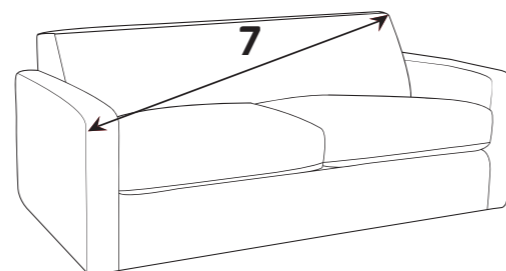

- 1 - HEIGHT
- 3 - DEPTH
- 5 - SEAT DEPTH (STD & PILLOW)
- 7 - DIAGONAL ACCESS
- 2 - WIDTH
- 4 - SEAT HEIGHT
- 6 - SEAT WIDTH
- 8 - OUTBACK HEIGHT
- 9 - ARM HEIGHT

Illustrations used for reference only.

Check the diagonal access dimension to ensure furniture will fit in your home.