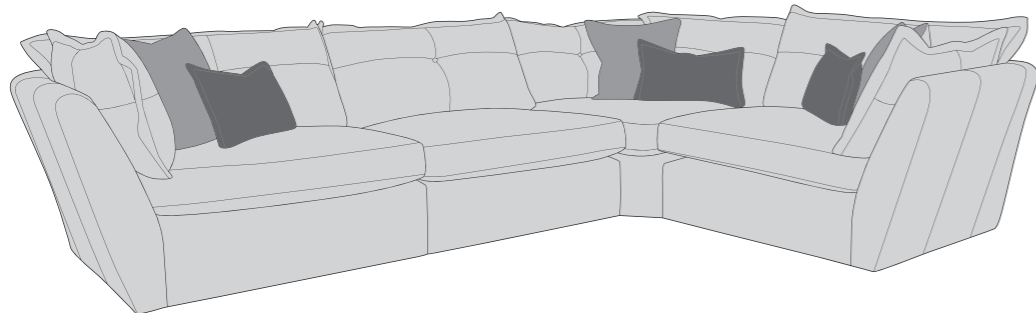

# SULLY COVER GUIDE: STANDARD BACK ONLY

Please use this guide when ordering the following pieces to clarify cover options.

Corner Group: 4ML, ALU, COR, ALU, 4MR

Corner Group: 4ML, COR, 4MR

Corner Group: 4ML, ALU, COR, 4MR

Corner Group: 4ML, COR, ALU, 4MR

4 Seater Modular (4ML + 4MR = 4MD)

3 Seater Modular (3ML + 3MR = 3MD)

2 Seater Modular (2ML + 2MR = 2MD)

Love Chair (LOV)

Armless Unit (ALU)

-  **COVER 1**  
(BODY)
-  **COVER 2**  
(SCATTER)
-  **COVER 3**  
(BOLSTER)

## Scatter Cushions

Front = Cover 2  
Back = Cover 1

Check the diagonal access dimension to ensure furniture will fit in your home.

A high density foam base seat interior with a duck feather filled, channelled topper which provides both luxurious softness and support.