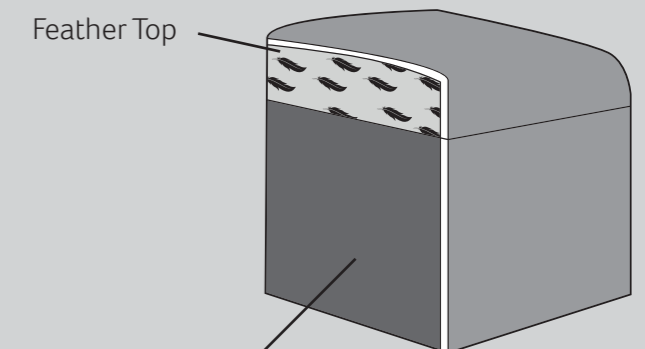

CARE GUIDE

Featherflex seat cushions should be plumped up on a regular basis to help maintain the aesthetical appeal and longevity of your upholstery.

For further information on maintaining your furniture please refer to the care guide located under the seat platform.