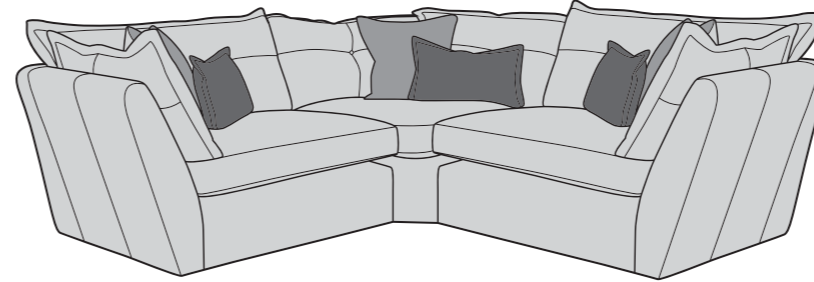

Corner Group: 4ML, COR, 4MR