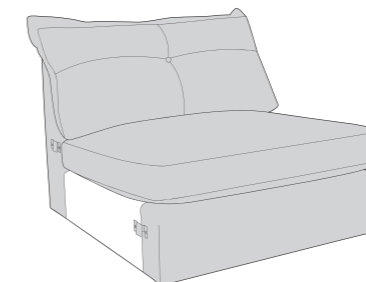

Corner Group: 4ML, COR, ALU, 4MR

4 Seater Modular (4ML + 4MR = 4MD)

3 Seater Modular (3ML + 3MR = 3MD)

2 Seater Modular (2ML + 2MR = 2MD)

Love Chair (LOV)

Armless Unit (ALU)

-  **COVER 1**  
(BODY)
-  **COVER 2**  
(SCATTER)
-  **COVER 3**  
(BOLSTER)

Check the diagonal access dimension to ensure furniture will fit in your home.

A high density foam base seat interior with a duck feather filled, channelled topper which provides both luxurious softness and support.