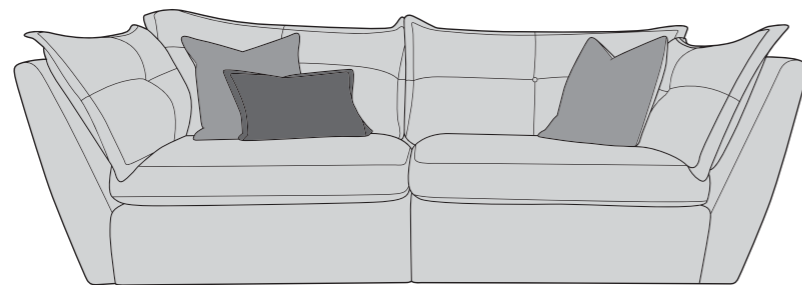

# SULLY COVER GUIDE: STANDARD BACK ONLY

Please use this guide when ordering the following pieces to clarify cover options.

Corner Group: 4ML, ALU, COR, ALU, 4MR

Corner Group: 4ML, COR, 4MR

Corner Group: 4ML, ALU, COR, 4MR

Corner Group: 4ML, COR, ALU, 4MR

4 Seater Modular (4ML + 4MR = 4MD)

3 Seater Modular (3ML + 3MR = 3MD)

2 Seater Modular (2ML + 2MR = 2MD)

Love Chair (LOV)

Armless Unit (ALU)

-  **COVER 1**  
(BODY)
-  **COVER 2**  
(SCATTER)
-  **COVER 3**  
(BOLSTER)

## Scatter Cushions

Front = Cover 2  
Back = Cover 1

Check the diagonal access dimension to ensure furniture will fit in your home.

A high density foam base seat interior with a duck feather filled, channelled topper which provides both luxurious softness and support.