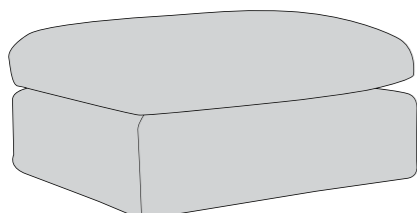

SUGGESTED ACCENT PIECES

Sully Footstool (FST)